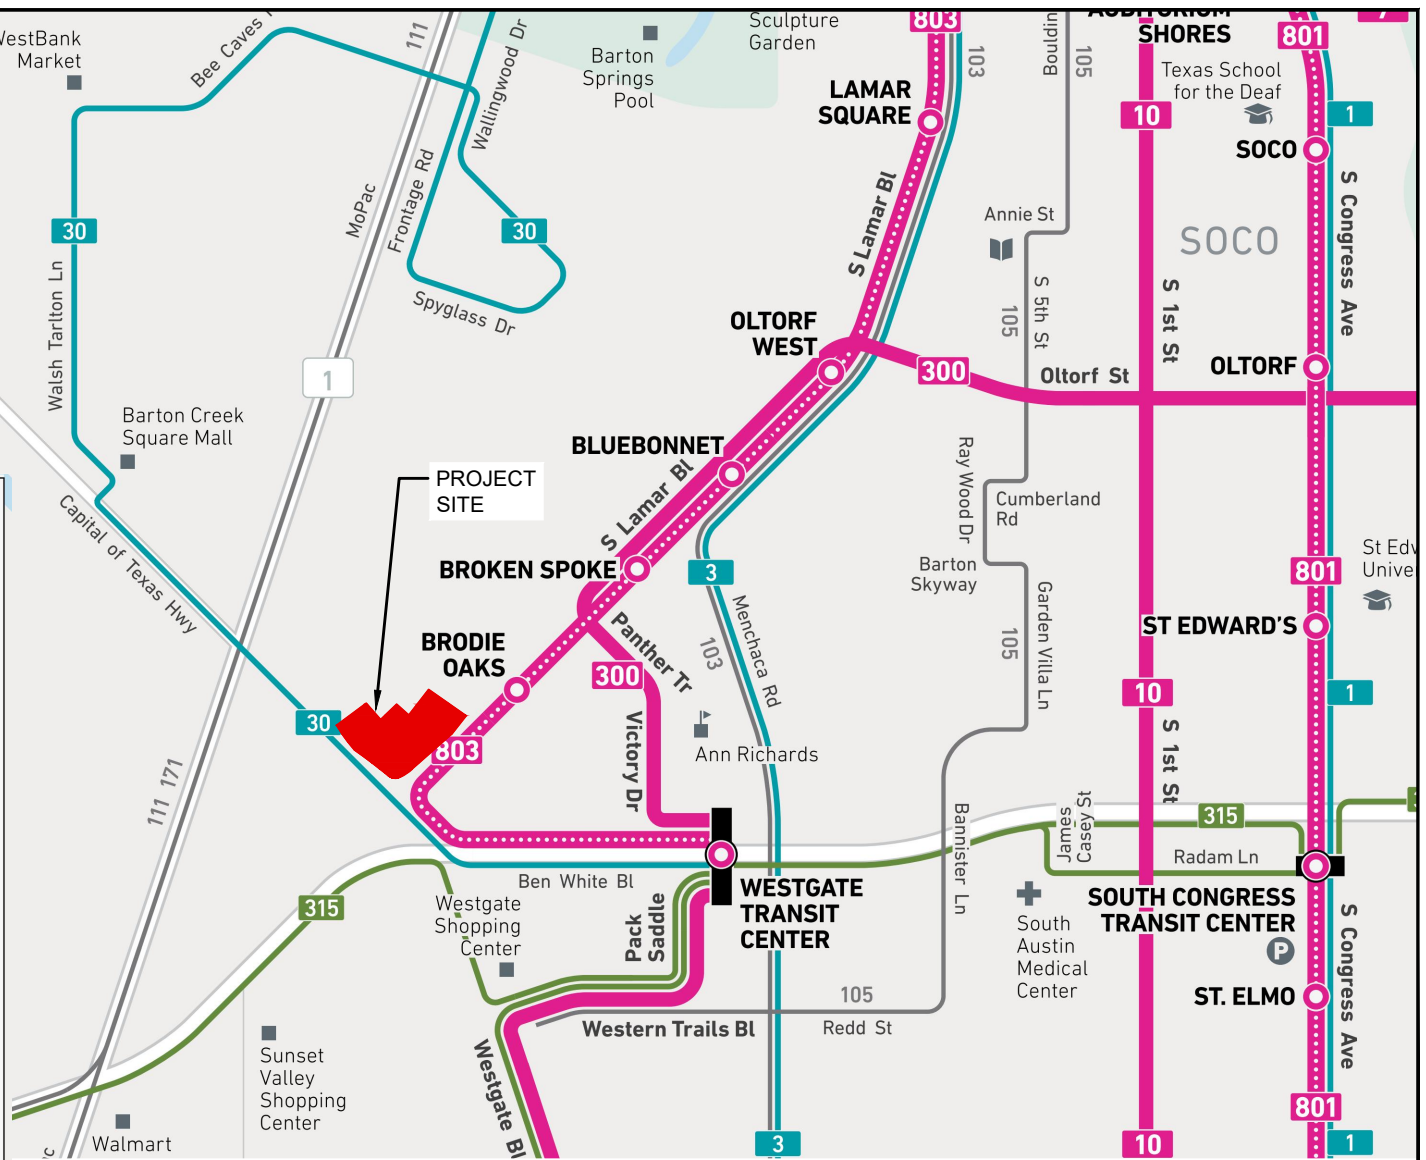

LEGEND

High-Frequency Routes

- **MetroRapid 803** Limited-stop service for a faster ride. Board and de-board at designated stations.
- **MetroBus Local 7** Local-stop service. Board and de-board at any bus stop along the route.

Regular Routes

- **MetroBus Local 6** Service to, from and via Downtown Austin along major streets.
- **MetroBus Local 383** Service in outlying areas, including Crosstown, Flex and Feeder routes.
- **MetroExpress, MetroFlyer 935** Including Limited routes.
- **Suspended Route 987** Service suspended for Fall 2021.
- **MetroRail Shuttle 445** Shuttle service linking MetroRail stations to nearby activity centers.
- **Round Rock Transit 152** Round Rock service with connecting AM/PM trips to Austin.
- **UT Shuttle 656** Shuttle service linking University of Texas main campus to outlying residential areas.

MetroRail

- **MetroRail Red Line**

Places to Go

- Transit Hub
- School
- Hospital/ Medical Center
- Point of Interest
- Park & Ride
- Library
- College/ University
- Airport

CAP METRO FACILITIES MAP		9901 Brodie Lane 160-303 Austin, Texas 78748 Tel. (512) 632-7509 TBPE Registration Number: F-19220
EXHIBIT 4		
BRODIE OAKS